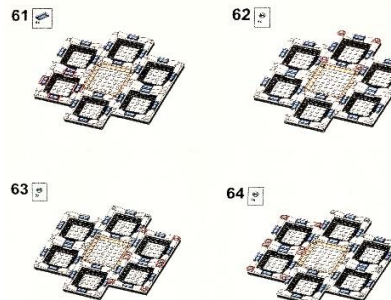

L.E.G.O. VIRTUAL CUSTOM BUILDERS

Create Your Own Custom Lego Set

This virtual class is designed for students, teenagers and adults who would like to have their original Lego creation idea designed with custom instructions. Sets would be made and distributed to a group of builders of your choice, and virtual class(es) would be scheduled for the participants. Builders would have a choice to put the original creation together with the teacher, using the custom instructions, or both. Participants should have some experience building with Lego.

Virtual class(es) are scheduled based upon builder group availability.

- A **Virtual Live Tour** of the **World's Largest Automated Lego Airport** from the **L.E.G.O.** studio in Natick is presented at the beginning of class.
- **Makeup Opportunities Are Available** if a builder needs additional time or is unable to attend the class.

Your Custom Lego Design Sets can be picked up at the **L.E.G.O.** studio (Natick, MA) or delivered (delivery free of charge if within 25 miles of Natick).

Fee: Dependent upon the number of pieces in the set, the number of sets made, and the number of class/hours needed to complete the build