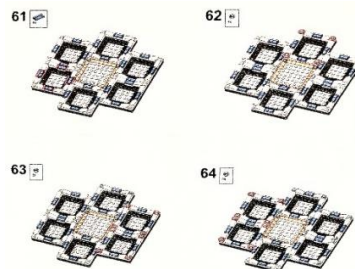

L.E.G.O. VIRTUAL CUSTOM BUILDERS

Custom Lego Thanksgiving Table Decoration Set

This 1-session virtual class is designed for students, teenagers and adults who have some experience building with Lego. Creative techniques and original use of pieces are introduced.

This 3-hour virtual class is scheduled based upon builder group availability.

- A **Virtual Live Tour** of the **World's Largest Automated Lego Airport** from the **L.E.G.O.** studio in Natick is presented at the beginning of class.
- The **345+ Piece Custom Lego Thanksgiving Table Decoration Set** includes pieces to inscribe a greeting of your choice.
- **Creative Opportunities** to customize and enhance sections of the set as it is being built are presented!
- **Builders Have The Choice** to construct their sets with the teacher, using the instructions or both.
- **Makeup Opportunities Are Available** if a builder needs additional time or is unable to attend a class.

Custom Lego Thanksgiving Table Decoration Sets can be picked up at the **L.E.G.O.** studio (Natick, MA) or delivered (delivery free of charge if within 25 miles of Natick).

Fee: $65
(Includes 3-Hour Class
and Custom Lego
Thanksgiving Table
Decoration Set)